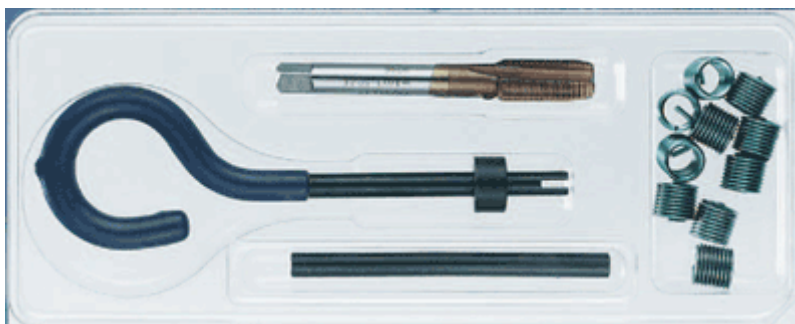

Article number: 1325710020000

Description: Manuel mount set for M 10x1,25
Filtec *Blister* M 10x1,25

Measures

Description = Monterings værktøj